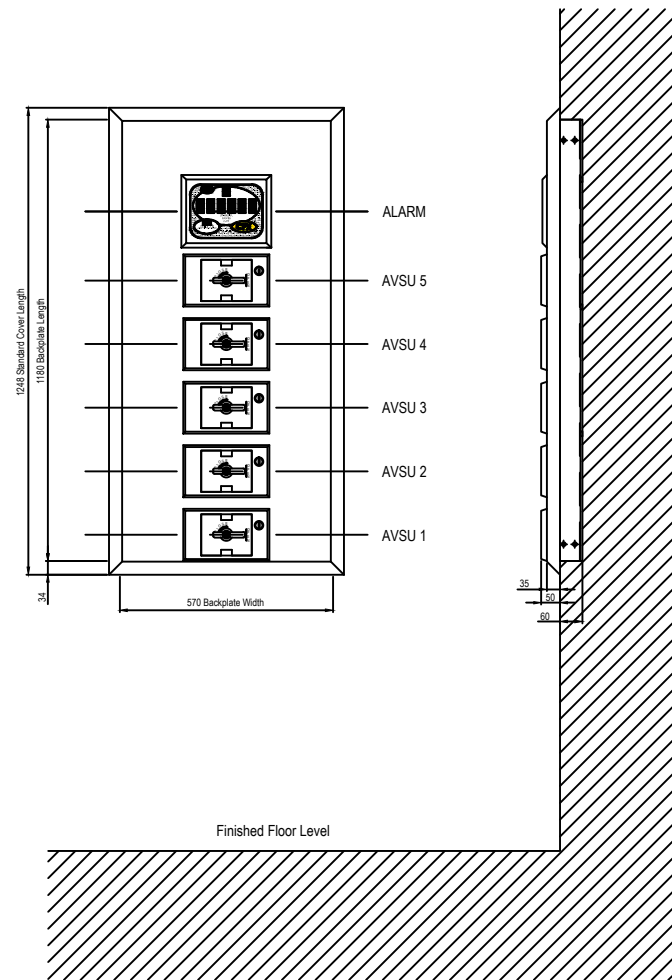

Surface Mounted AVSU Module.

Semi Flush Mounted AVSU Module.

If In Doubt Ask							
Do Not Scale	Drawn by K.J.P.	Checked by	Approved by - date	Filename	Date 17/12/2013	Scale NTS	All Dims In mm Unless Otherwise Stated
		PRECISION UK Ltd <small>CPX Technology Building, Pepper Road, Hazel Grove, Stockport SK7 5BW Tel: 00 44 (0) 161 487 2822 Fax: 00 44 (0) 161 487 2816 Email: info@precision-parts.co.uk www.precision-parts.co.uk</small>		MODULE INSTALATION DRAWING			
				MOD-INST-01		Revision 0	Sheet 1/1